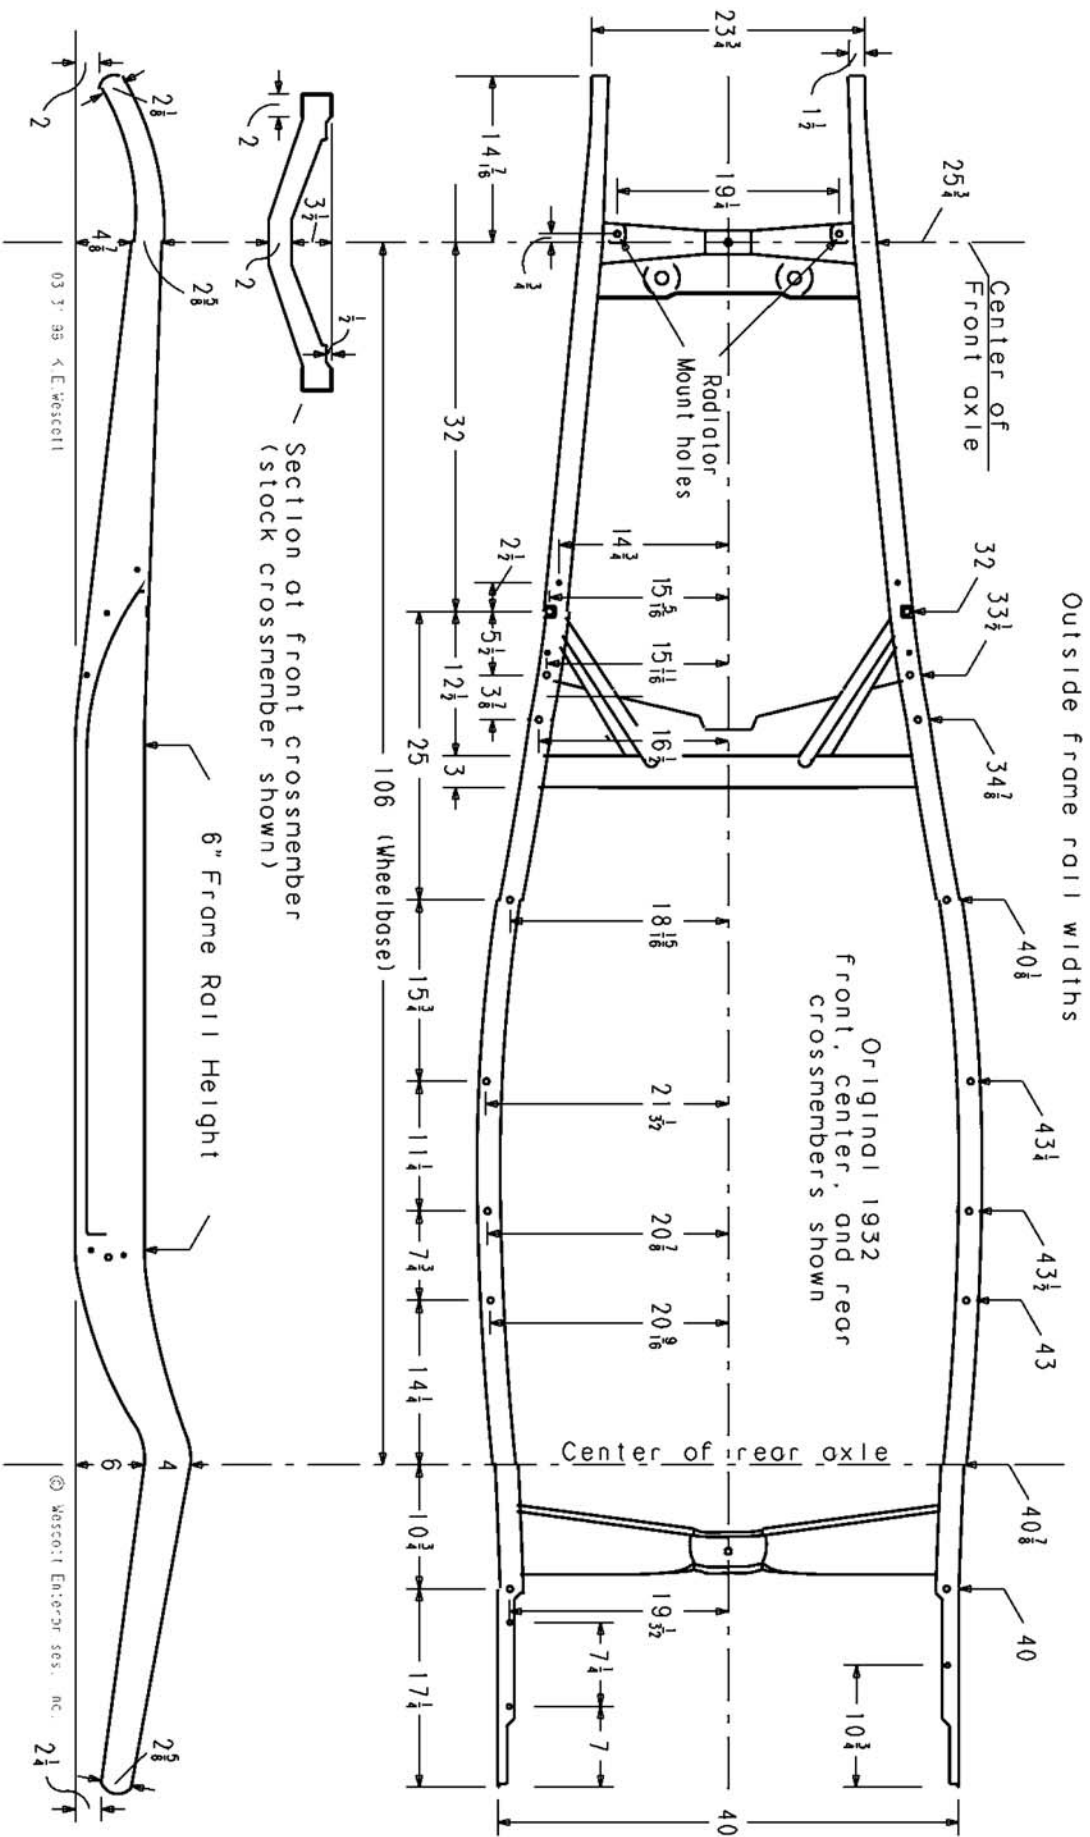

1932 Ford Frame  
 Diagram only measurements in inches  
 Passenger cars and Pickups use same frame

03 31 85 K E WESCOTT

© WESCOTT ENGINEERS, INC.