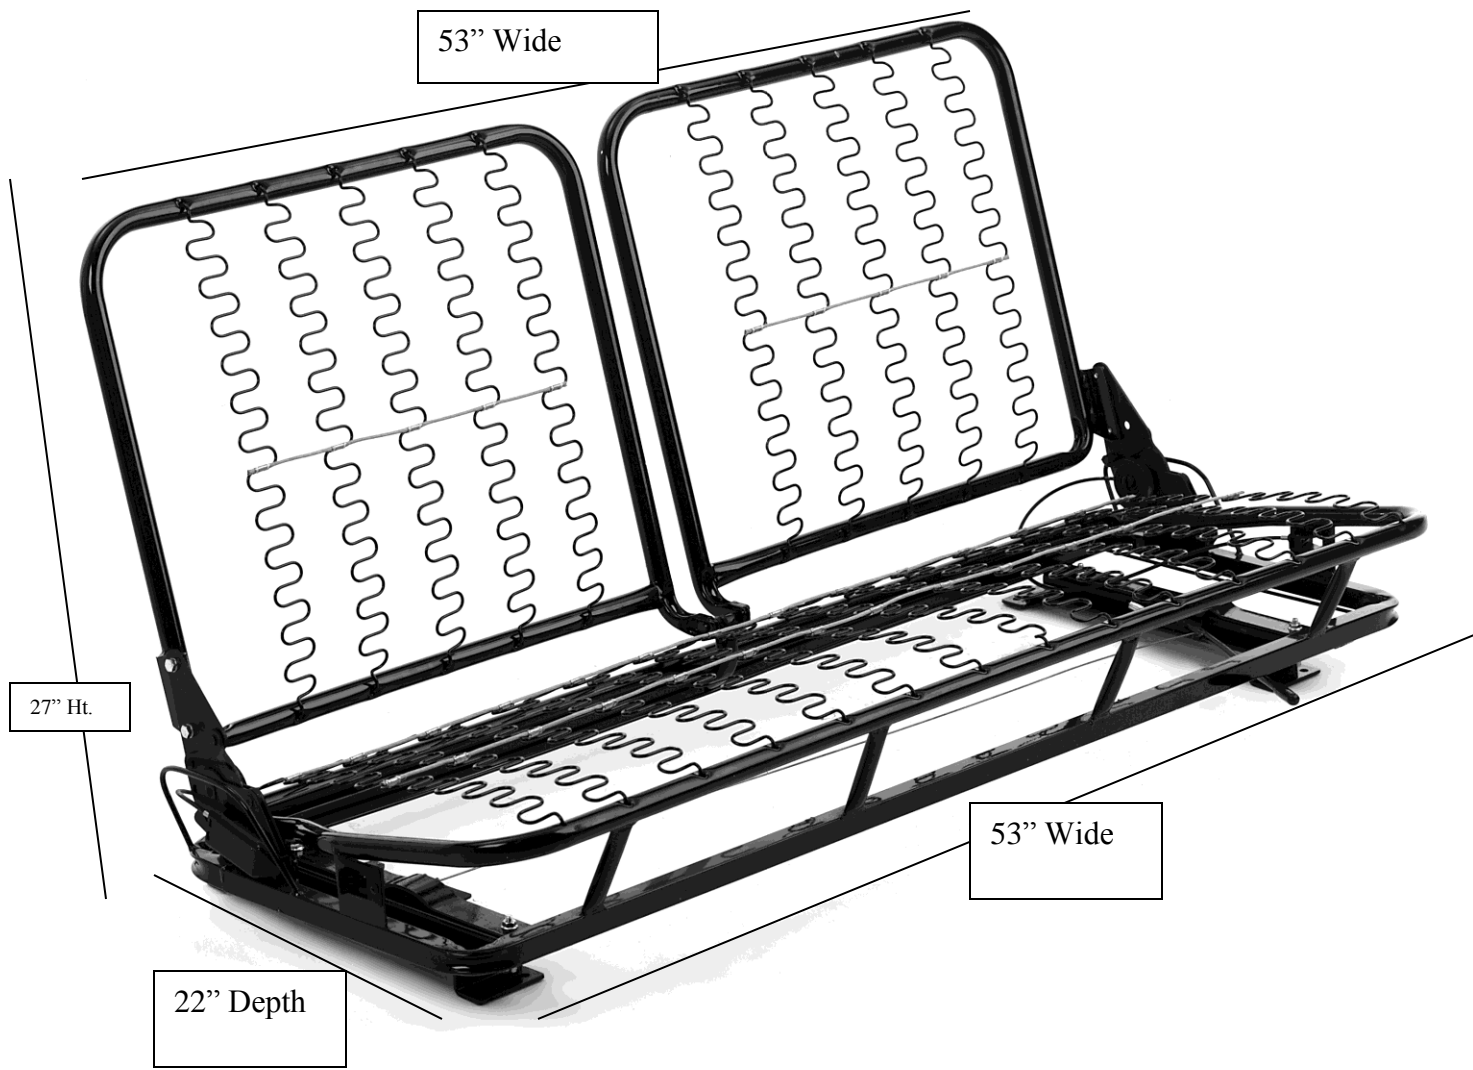

**9459 1955-1959 Chevy PU**

53" Wide

27" Ht.

22" Depth

53" Wide

R.H. 7 1/2"