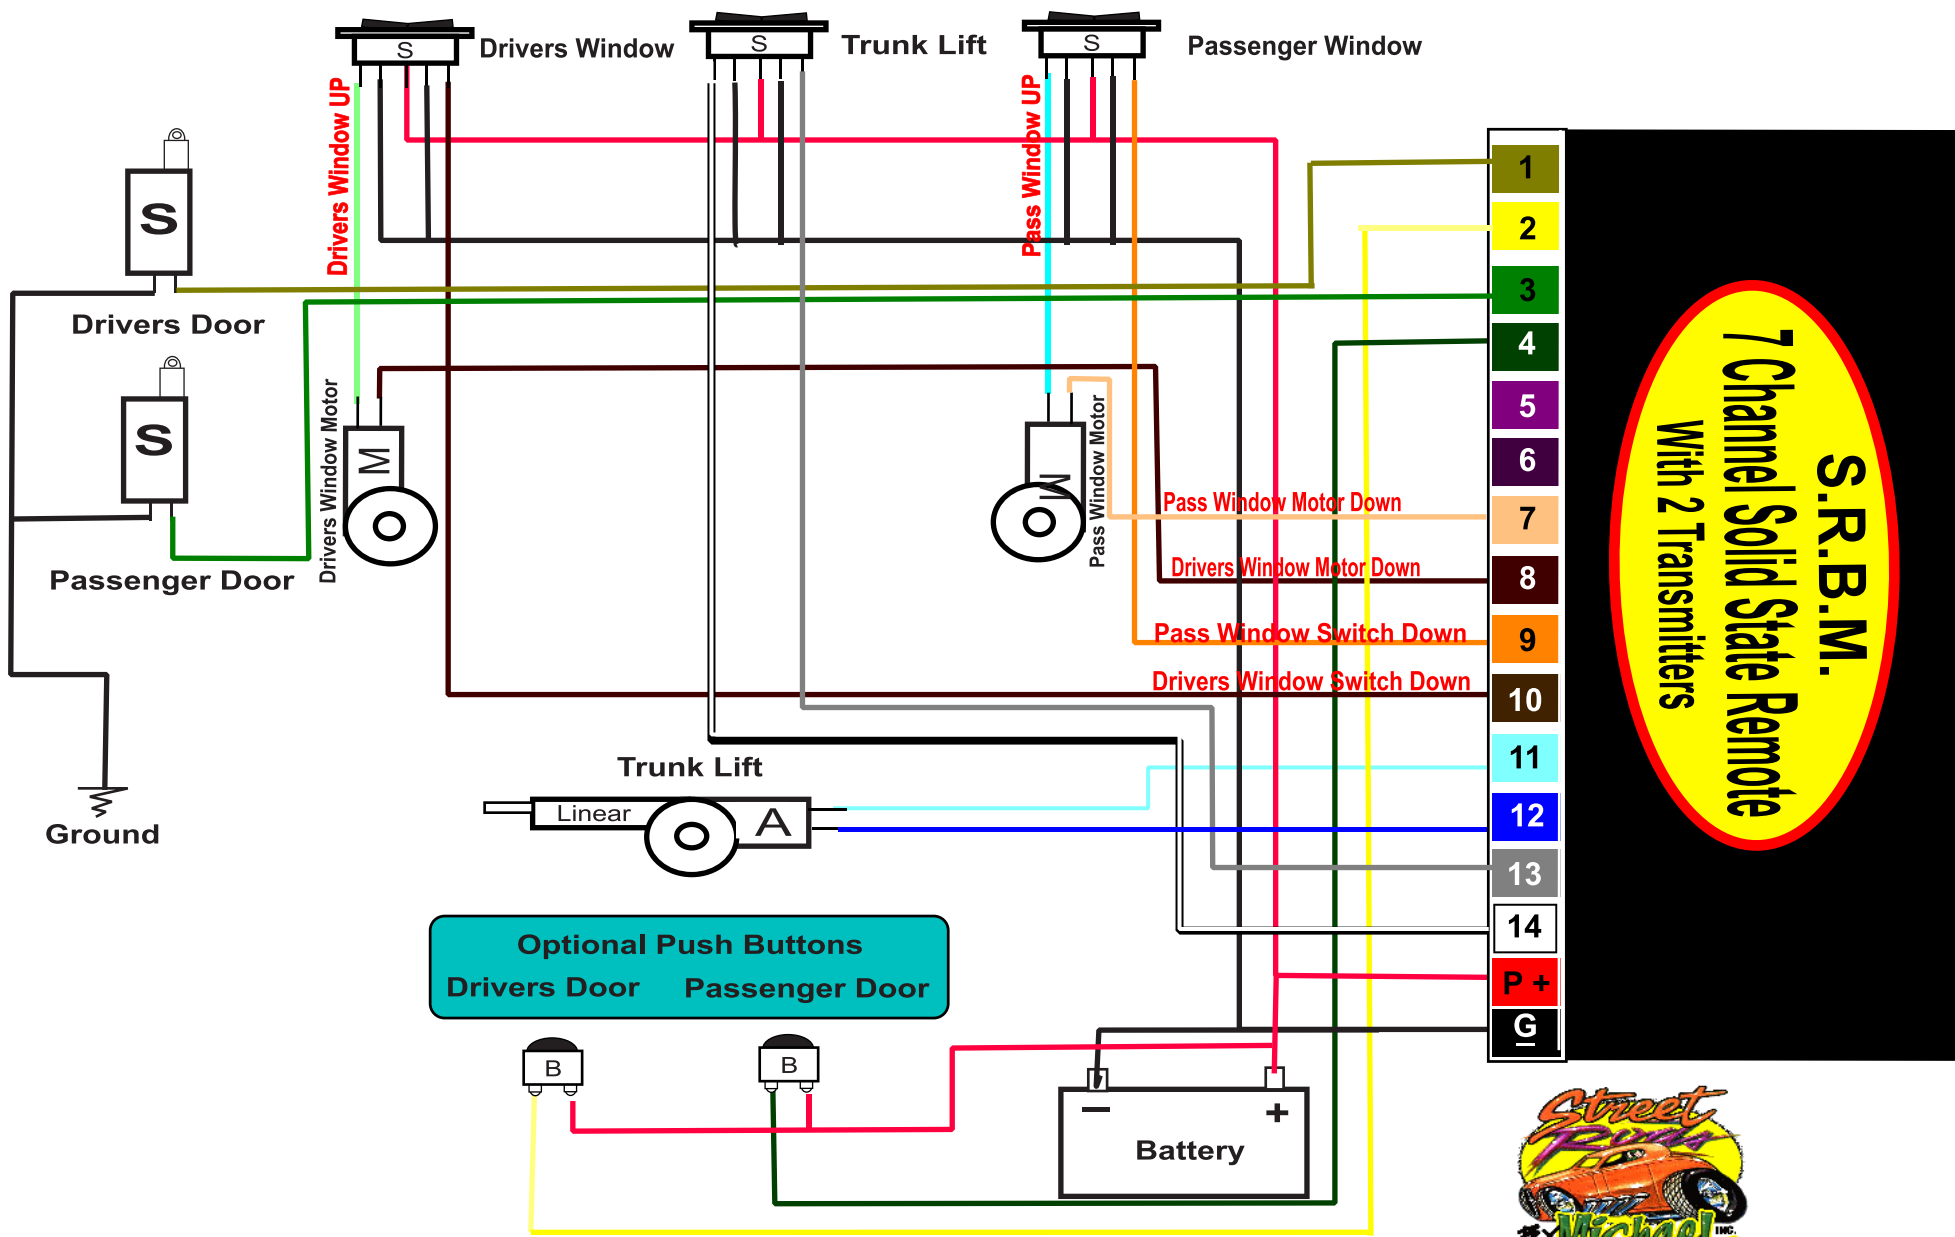

# Three Switch

For Two Windows Down & Trunk Up & Down & Pop Open Two Doors

**S.R.B.M.**  
**7 Channel Solid State Remote**  
 With 2 Transmitters

888-680-1932  
[www.srbymichael.com](http://www.srbymichael.com)