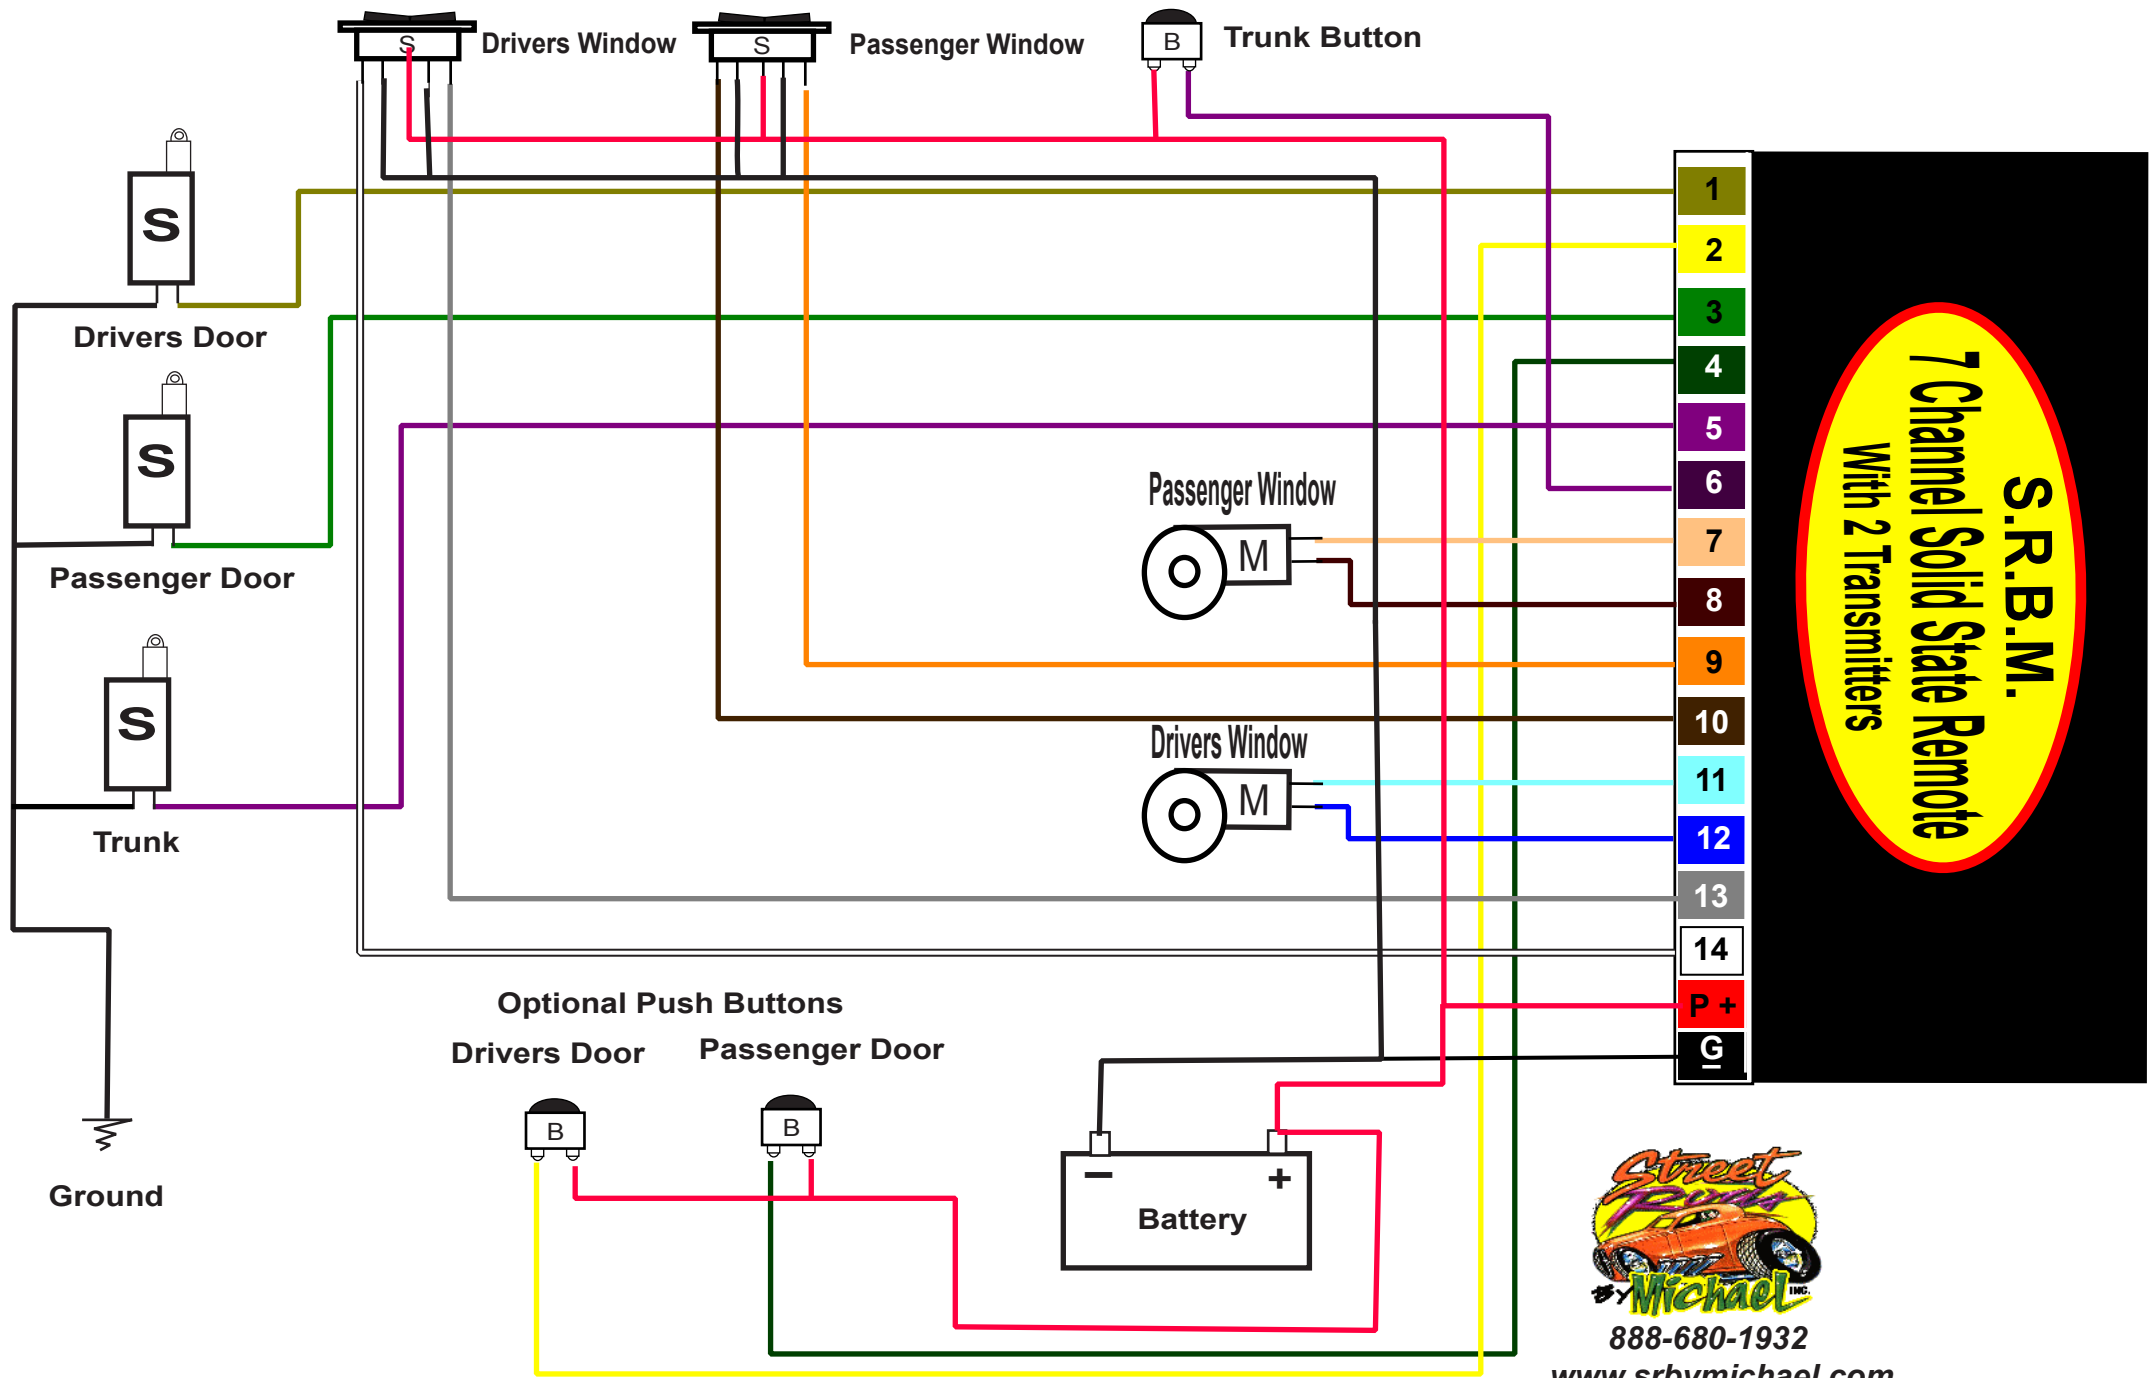

Two Switch & Trunk Button

S.R.B.M.
7 Channel Solid State Remote
 With 2 Transmitters

888-680-1932
www.srbymichael.com